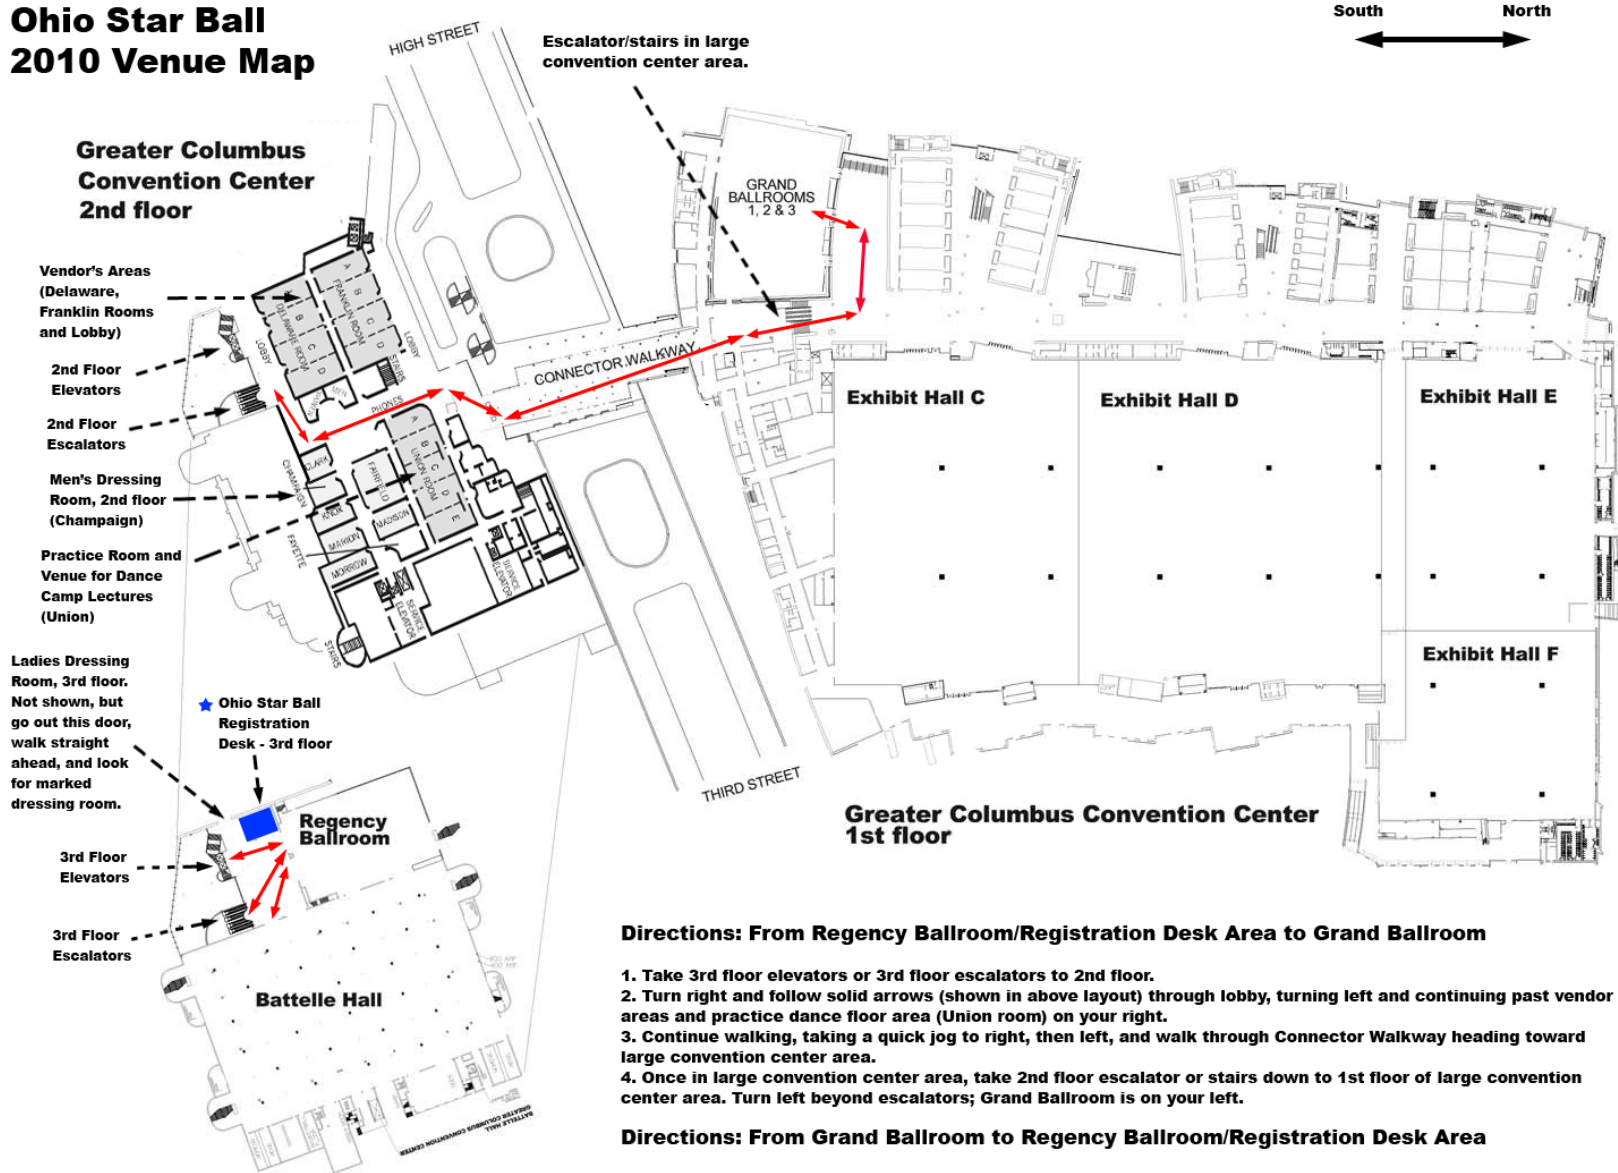

Ohio Star Ball 2010 Venue Map

Greater Columbus Convention Center 2nd floor

- Vendor's Areas (Delaware, Franklin Rooms and Lobby)
- 2nd Floor Elevators
- 2nd Floor Escalators
- Men's Dressing Room, 2nd floor (Champaign)
- Practice Room and Venue for Dance Camp Lectures (Union)

Ladies Dressing Room, 3rd floor. Not shown, but go out this door, walk straight ahead, and look for marked dressing room.

★ Ohio Star Ball Registration Desk - 3rd floor

Regency Ballroom

- 3rd Floor Elevators
- 3rd Floor Escalators

Directions: From Regency Ballroom/Registration Desk Area to Grand Ballroom

1. Take 3rd floor elevators or 3rd floor escalators to 2nd floor.
2. Turn right and follow solid arrows (shown in above layout) through lobby, turning left and continuing past vendor areas and practice dance floor area (Union room) on your right.
3. Continue walking, taking a quick jog to right, then left, and walk through Connector Walkway heading toward large convention center area.
4. Once in large convention center area, take 2nd floor escalator or stairs down to 1st floor of large convention center area. Turn left beyond escalators; Grand Ballroom is on your left.

Directions: From Grand Ballroom to Regency Ballroom/Registration Desk Area

1. Turn right just outside of Grand Ballroom, follow solid arrows (shown in above layout) and take 1st floor escalator or stairs to 2nd floor level of large convention center area.
2. Continue walking onto and through Connector Walkway heading toward smaller convention center area adjacent to Hyatt hotel.
3. Continue walking taking a quick jog to right, then left, and enter lobby area of smaller convention center area.
4. Continue walking past practice dance floor area on your left (Union room) and past vendor areas. Turn right, then further down, enter either 2nd floor escalator or 2nd floor elevators on your left to go to 3rd floor.
5. Exit escalator or elevator on 3rd floor and head toward Regency Ballroom/Registration Desk area.